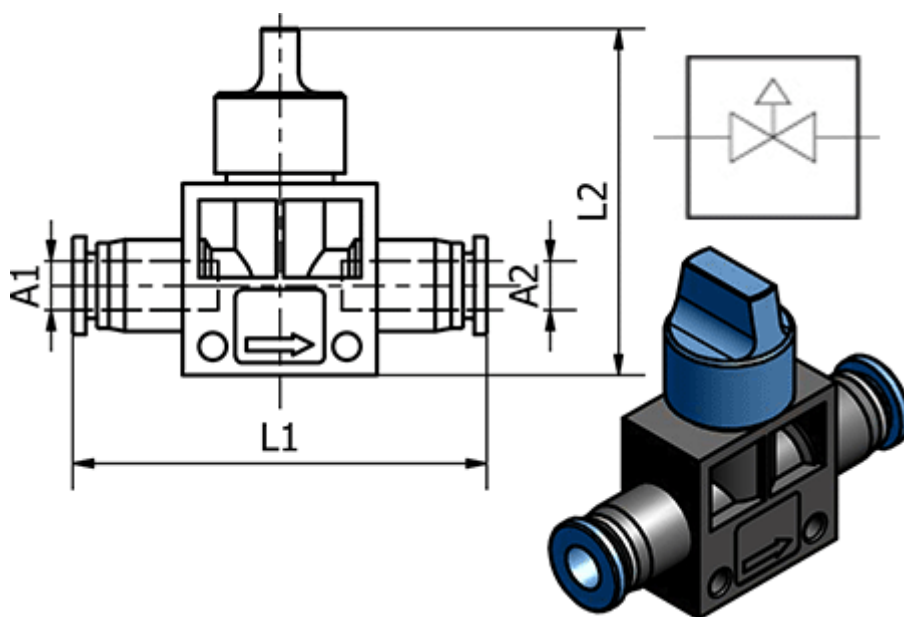

# Data Sheet

Article number: 586190012

Description: Hand Valve 190.012, - Ø12, Ø12  
Push-in

## Measures

Ext. Hose Diameter A1 = 12

Ext. Hose Diameter A2 = 12

L1 = 64.099999999999994

L2 = 46